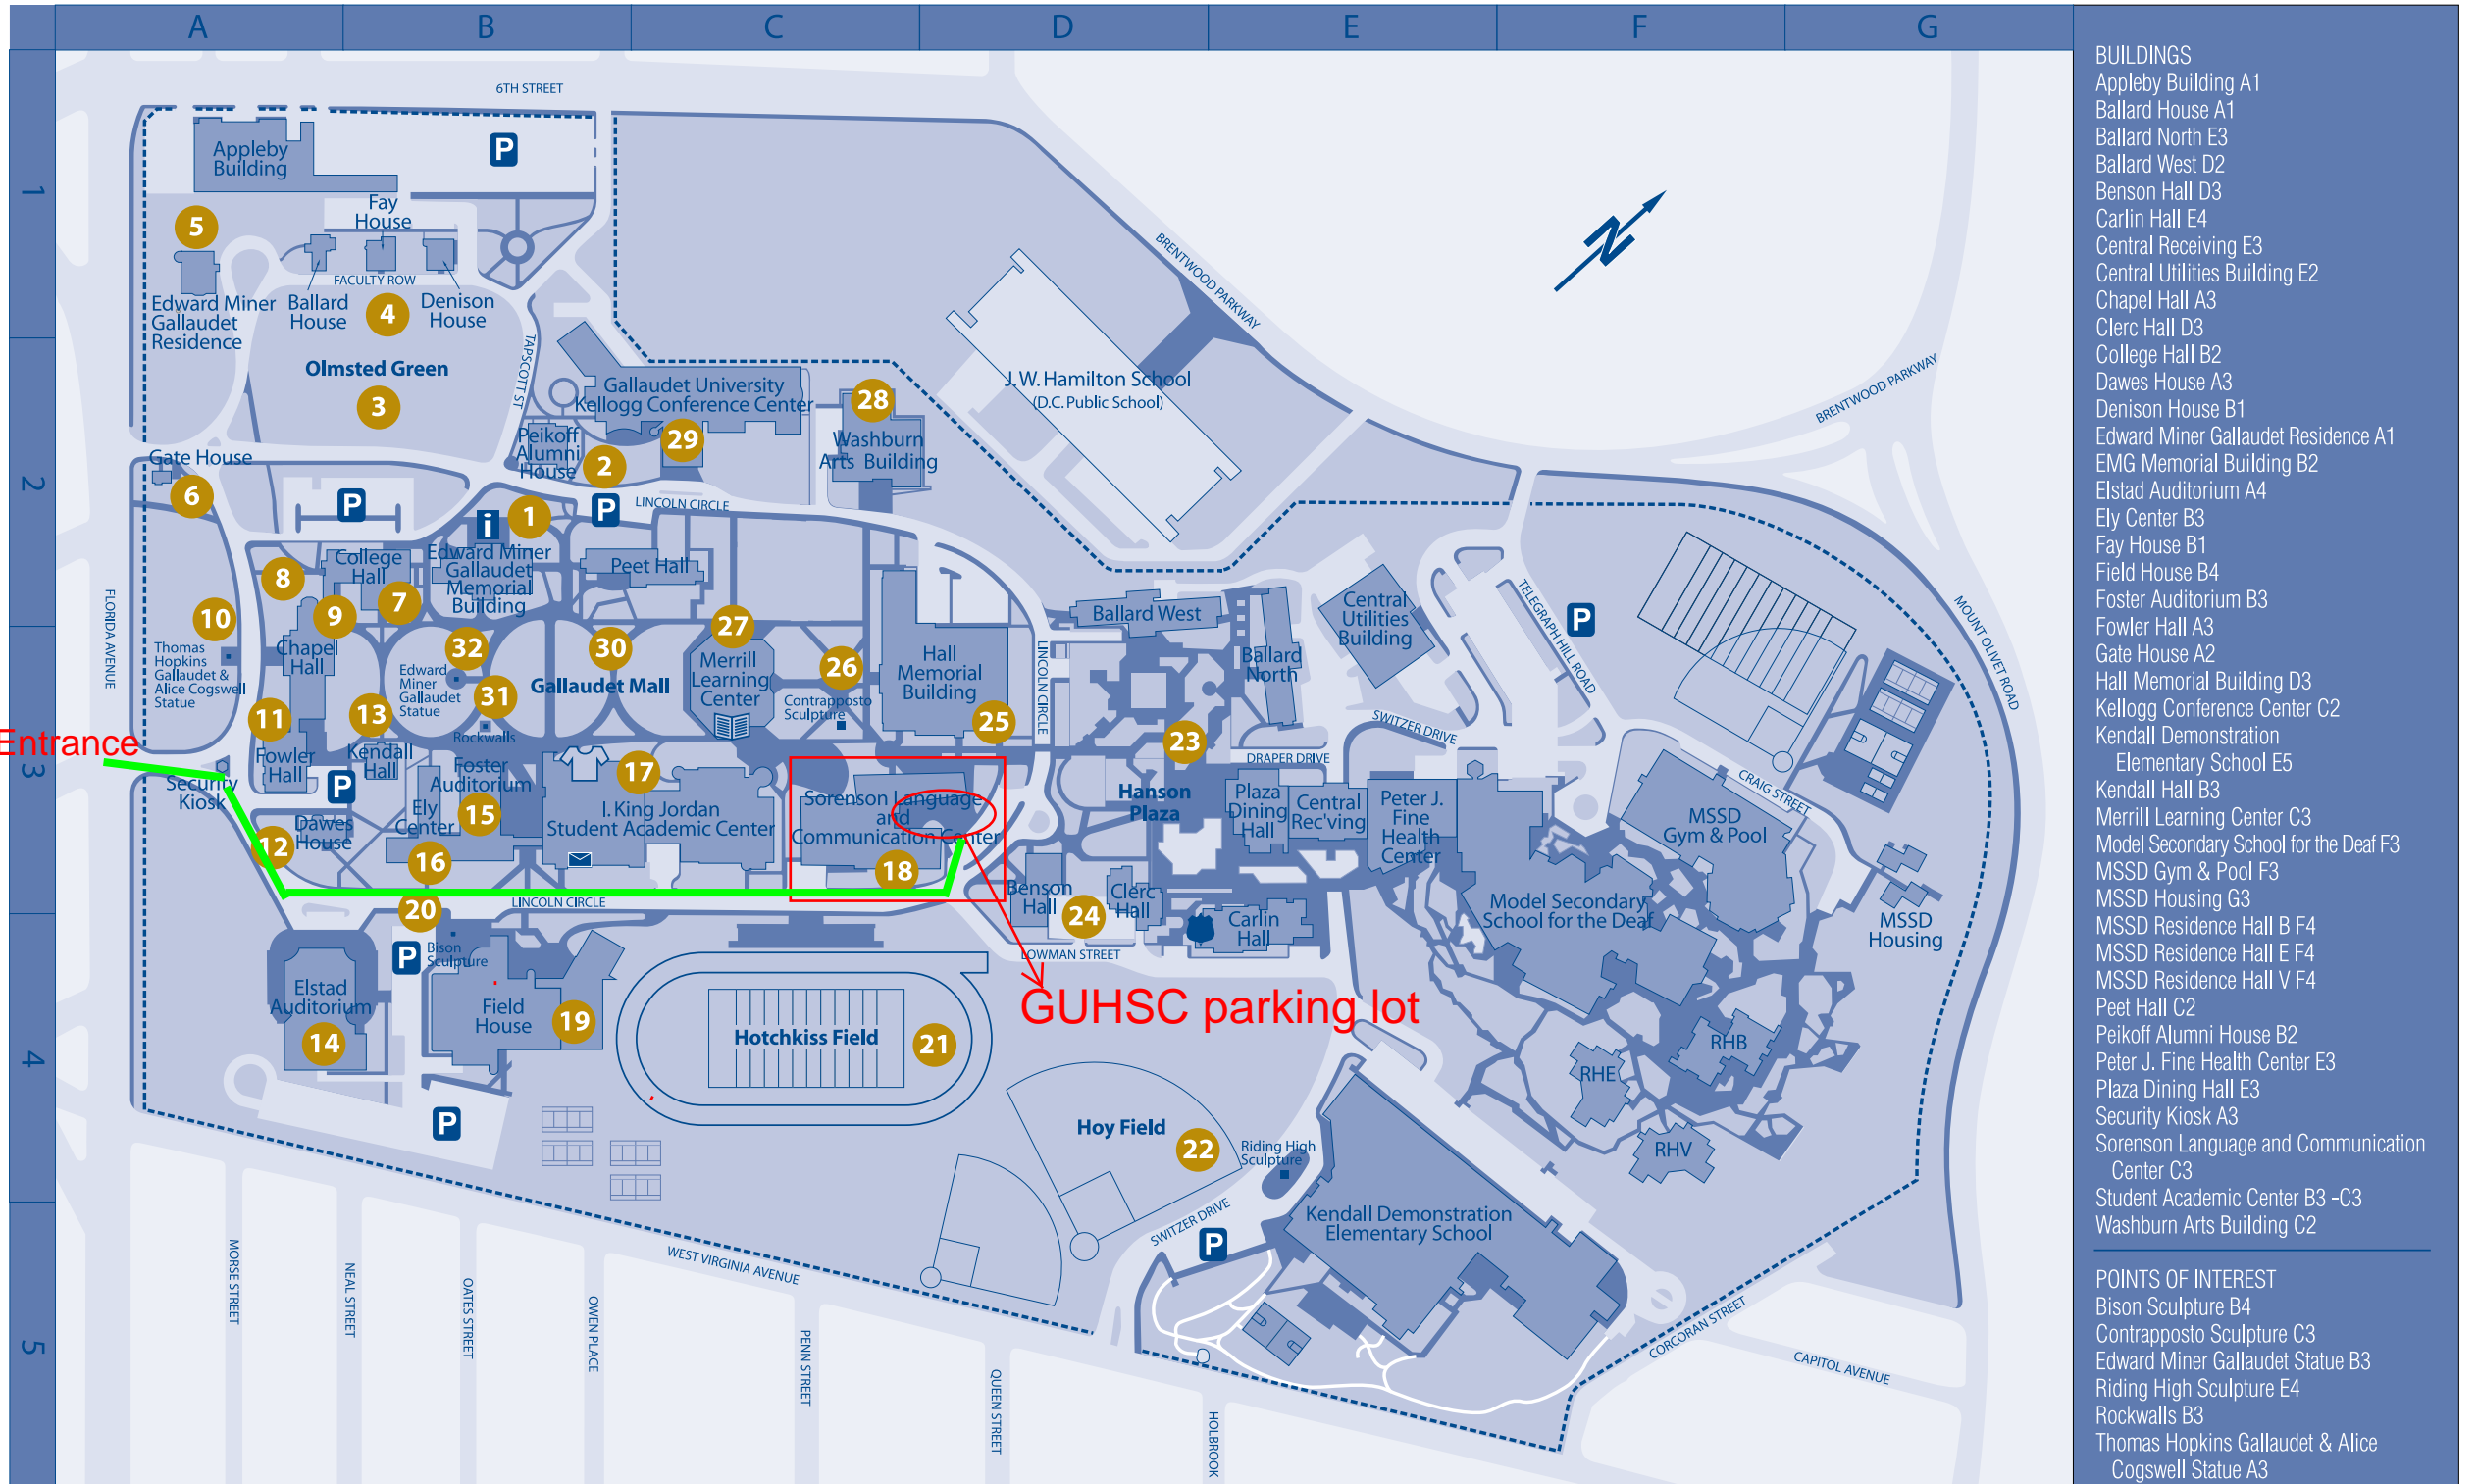

Gallaudet University Campus Map

800 Florida Avenue, NE, Washington, D.C. 20002-3695

Main Entrance

GUHSC parking lot

- Bison Shop Bookstore B3
- Visitor Parking
- Post Office B3
- Safety & Security E4
- Visitors Center B2
- Library C3

Map designed by the Office of Public Relations
Copyright © 2009 Gallaudet University